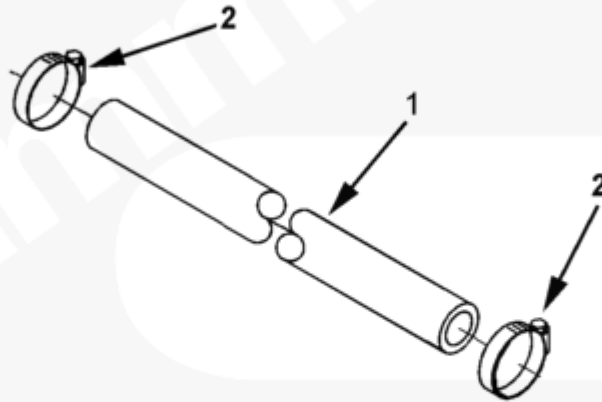

## Parts Catalog - Option Detail

Electronic Parts Catalog - Option Detail				
Option	Group	Graphic	Film Card	Date
BR2726-02	03.02	br200gl	II	18-SEP-01
<b>Engines</b>	ISM CM570, ISM CM570/870, ISM CM875, ISM CM876, ISM CM876 E, ISM11 CM876 M103, ISM11 CM876 SN, M11 CELECT, M11 CELECT PLUS, M11 MECHANICAL, QSM11 CM570, QSM11 CM876			

©Cummins Inc

**br200gl**

[SMALL](#) | [MEDIUM](#) | [LARGE](#)

Cart	Ref No	Part Number	Part Description	Required	Remarks
<a href="#">View My Cart</a>					
		<a href="#">BR2726-02</a>	Crankcase Breather		
					Crankcase Breather
					Crankcase Breather Plumbing
					Mtg Arrangement: Internal

					Vent Location: Side
					Vent Tube Routing: Customer
					Supplied
					Breather System: Closed
					Breather Tube for Connection
					to Closed Crankcase Breather
					System
<input type="checkbox"/>	1	<a href="#">4078592</a>	Plain Hose	1	
<input type="checkbox"/>	2	<a href="#">3922844</a>	Hose Clamp	2	9/16 - 1 3/8 inch